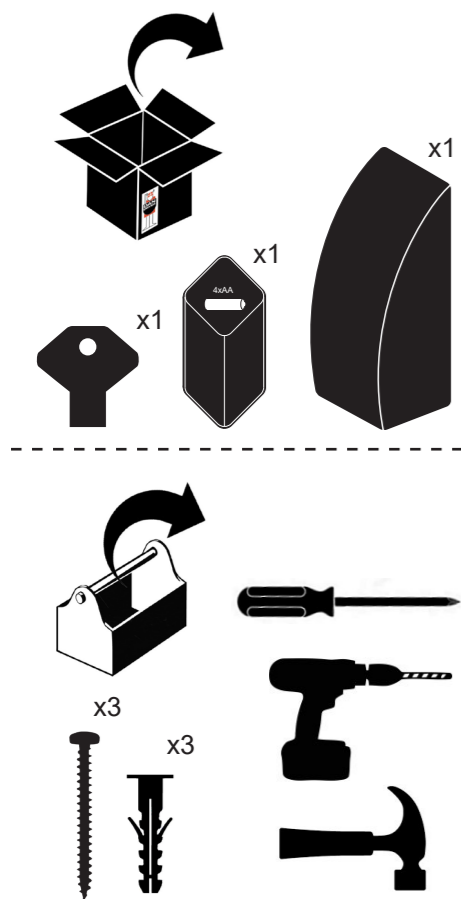

295 DAN DRYER sæbedispenser / Soap Dispenser / Seifenspender / Distributeur de Savon

1.

2.

3.

4.

5.

6.

7.a

7.b Optional

8

9.

10.

11.

SPARE PARTS LIST

Soap dispenser DESIGN 295

Art. No.	Spare part
10837	Security key for housing
28202	Square key for housing
10870	Soap container
67137	Pump with nozzle
10887	Control box / sensor
10888	6 Vdc transformer f/connection to/230 V
10846	Base plate
10853	Housing