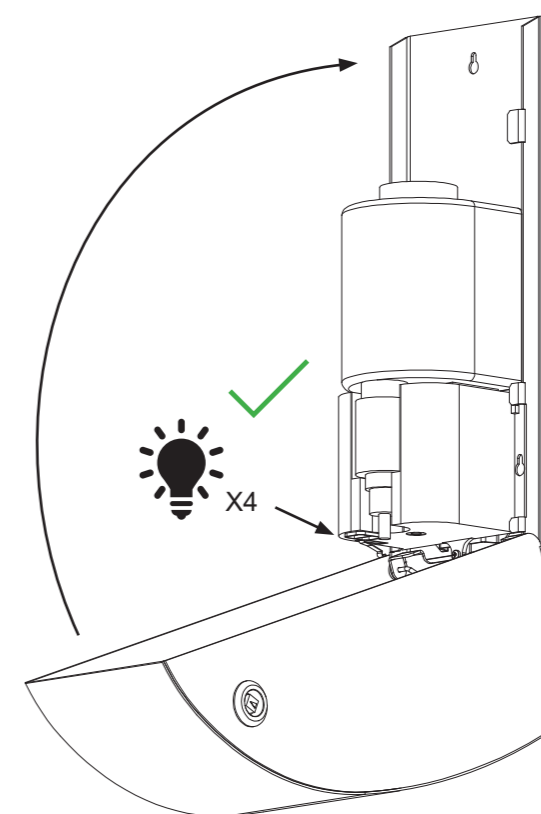

7.b Optional

8

9.

10.

11.

SPARE PARTS LIST

Soap dispenser DESIGN 295

Art. No.	Spare part
10837	Security key for housing
28202	Square key for housing
10870	Soap container
67137	Pump with nozzle
10887	Control box / sensor
10888	6 Vdc transformer f/connection to/230 V
10846	Base plate
10853	Housing