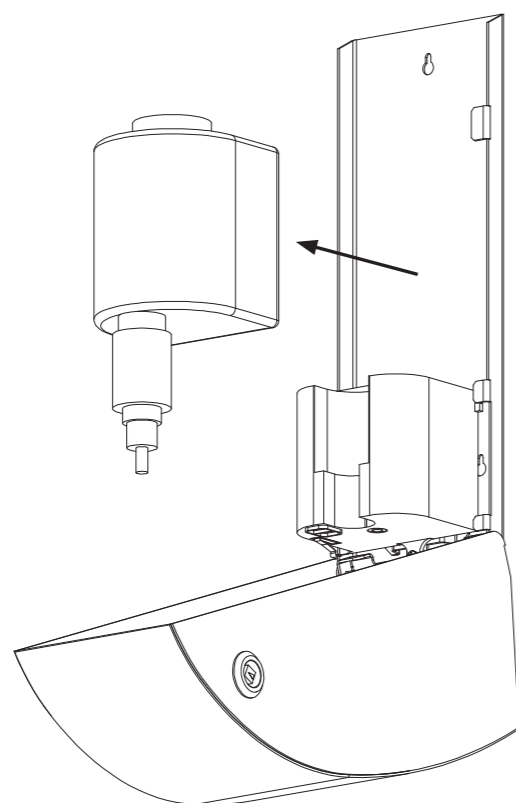

295 DAN DRYER sæbedispenser / Soap Dispenser / Seifenspender / Distributeur de Savon

1.

2.

3.

4.

5.

6.

7.a

7.b Optional

8

9.

10.

11.

SPARE PARTS LIST

Soap dispenser DESIGN 295

Art. No.	Spare part
10837	Security key for housing
28202	Square key for housing
10870	Soap container
67137	Pump with nozzle
10887	Control box / sensor
10888	6 Vdc transformer f/connection to/230 V
10846	Base plate
10853	Housing