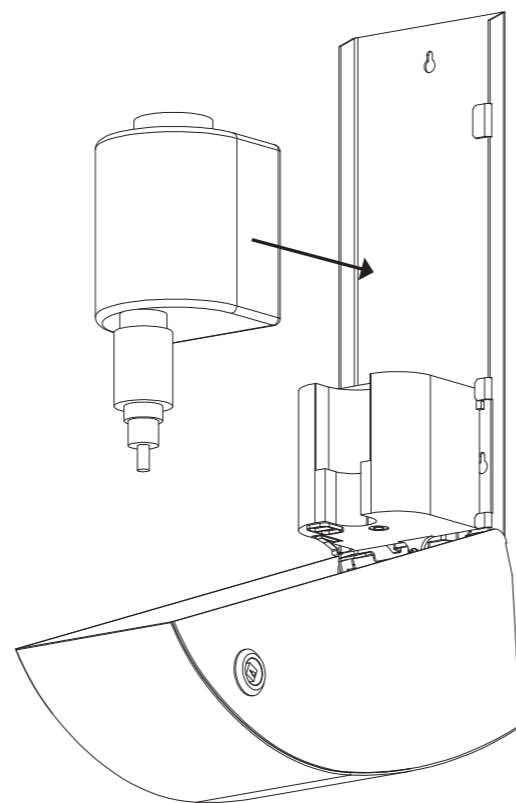

7.b Optional

8

9.

10.

11.

SPARE PARTS LIST

Soap dispenser DESIGN 295

Art. No.	Spare part
10837	Security key for housing
28202	Square key for housing
10870	Soap container
67137	Pump with nozzle
10887	Control box / sensor
10888	6 Vdc transformer f/connection to/230 V
10846	Base plate
10853	Housing