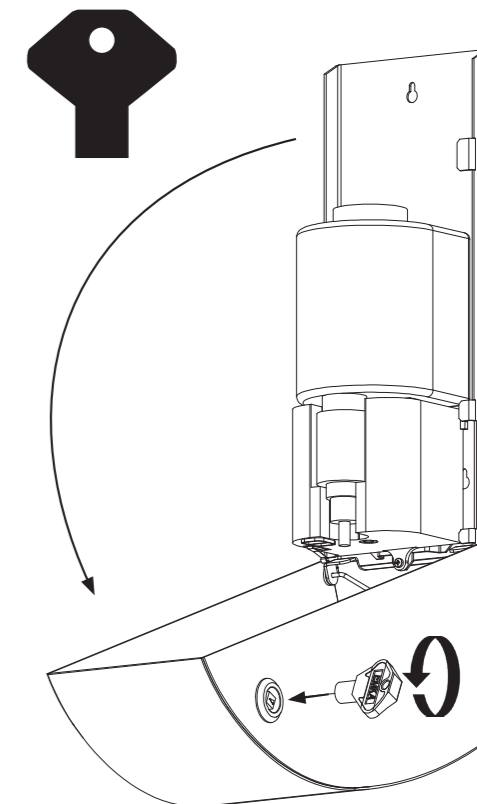

295 DAN DRYER sæbedispenser / Soap Dispenser / Seifenspender / Distributeur de Savon

1.

2.

3.

4.

5.

6.

7.a

7.b Optional

8

9.

10.

11.

SPARE PARTS LIST

Soap dispenser DESIGN 295

Art. No.	Spare part
10837	Security key for housing
28202	Square key for housing
10870	Soap container
67137	Pump with nozzle
10887	Control box / sensor
10888	6 Vdc transformer f/connection to/230 V
10846	Base plate
10853	Housing