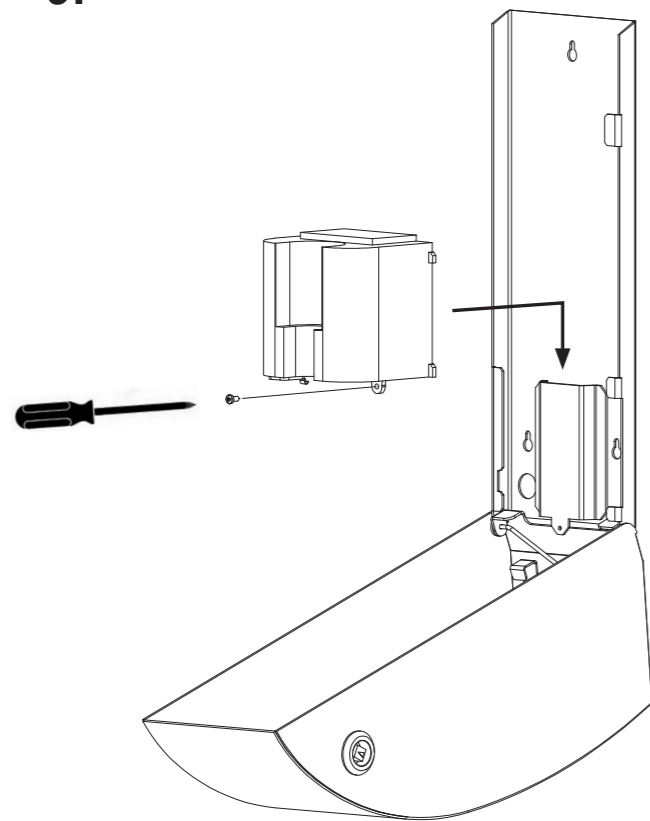

295 DAN DRYER sæbedispenser / Soap Dispenser / Seifenspender / Distributeur de Savon

1.

2.

3.

4.

5.

6.

7.a

7.b Optional

8

9.

10.

11.

SPARE PARTS LIST

Soap dispenser DESIGN 295

Art. No.	Spare part
10837	Security key for housing
28202	Square key for housing
10870	Soap container
67137	Pump with nozzle
10887	Control box / sensor
10888	6 Vdc transformer f/connection to/230 V
10846	Base plate
10853	Housing