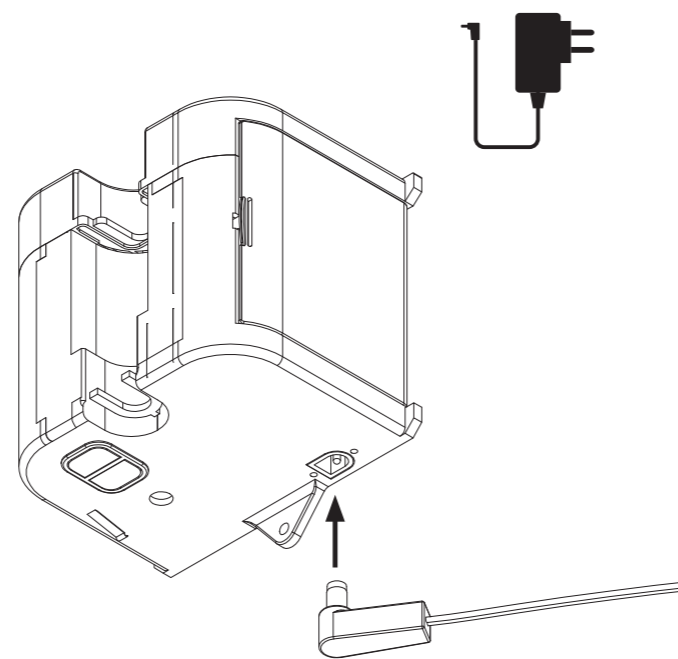

295 DAN DRYER sæbedispenser / Soap Dispenser / Seifenspender / Distributeur de Savon

1.

2.

3.

4.

5.

6.

7.a

7.b Optional

8

9.

10.

11.

SPARE PARTS LIST

Soap dispenser DESIGN 295

Art. No.	Spare part
10837	Security key for housing
28202	Square key for housing
10870	Soap container
67137	Pump with nozzle
10887	Control box / sensor
10888	6 Vdc transformer f/connection to/230 V
10846	Base plate
10853	Housing