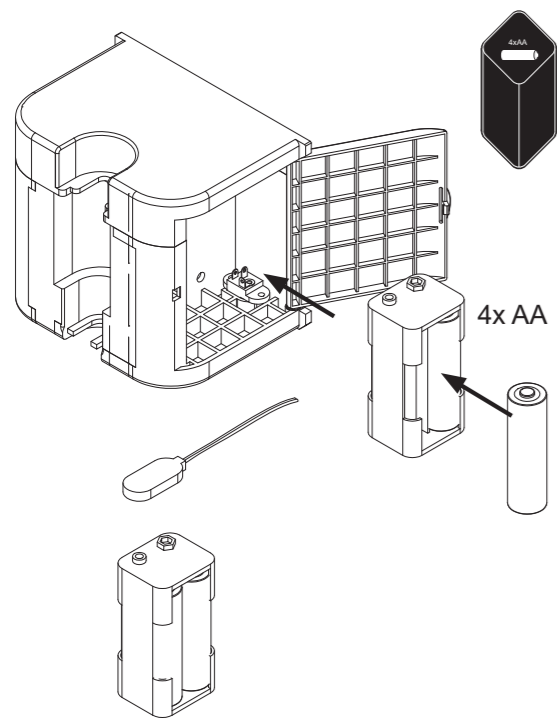

295 DAN DRYER sæbedispenser / Soap Dispenser / Seifenspender / Distributeur de Savon

1.

2.

3.

4.

5.

6.

7.a

7.b Optional

8

9.

10.

11.

SPARE PARTS LIST

Soap dispenser DESIGN 295

Art. No.	Spare part
10837	Security key for housing
28202	Square key for housing
10870	Soap container
67137	Pump with nozzle
10887	Control box / sensor
10888	6 Vdc transformer f/connection to/230 V
10846	Base plate
10853	Housing