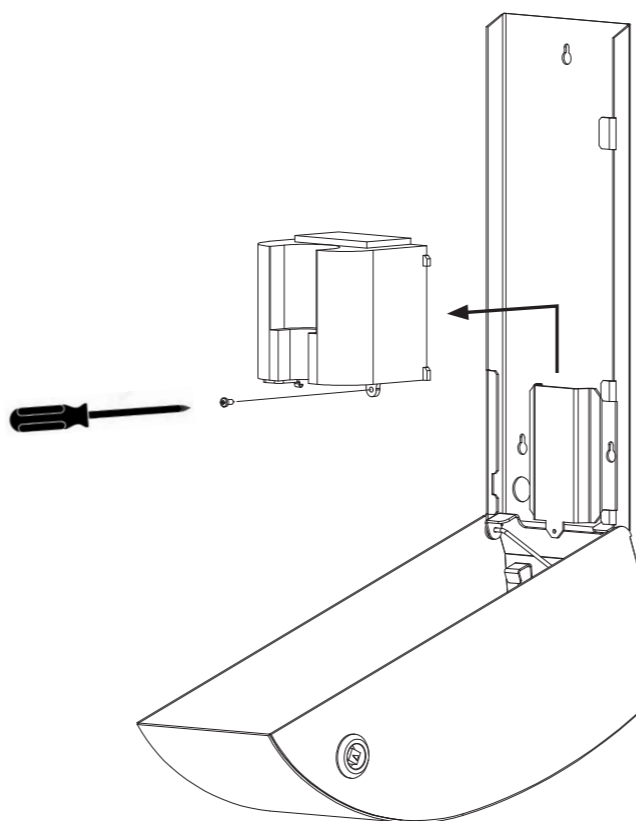

295 DAN DRYER sæbedispenser / Soap Dispenser / Seifenspender / Distributeur de Savon

1.

2.

3.

4.

5.

6.

7.a

7.b Optional

8

9.

10.

11.

SPARE PARTS LIST

Soap dispenser DESIGN 295

Art. No.	Spare part
10837	Security key for housing
28202	Square key for housing
10870	Soap container
67137	Pump with nozzle
10887	Control box / sensor
10888	6 Vdc transformer f/connection to/230 V
10846	Base plate
10853	Housing