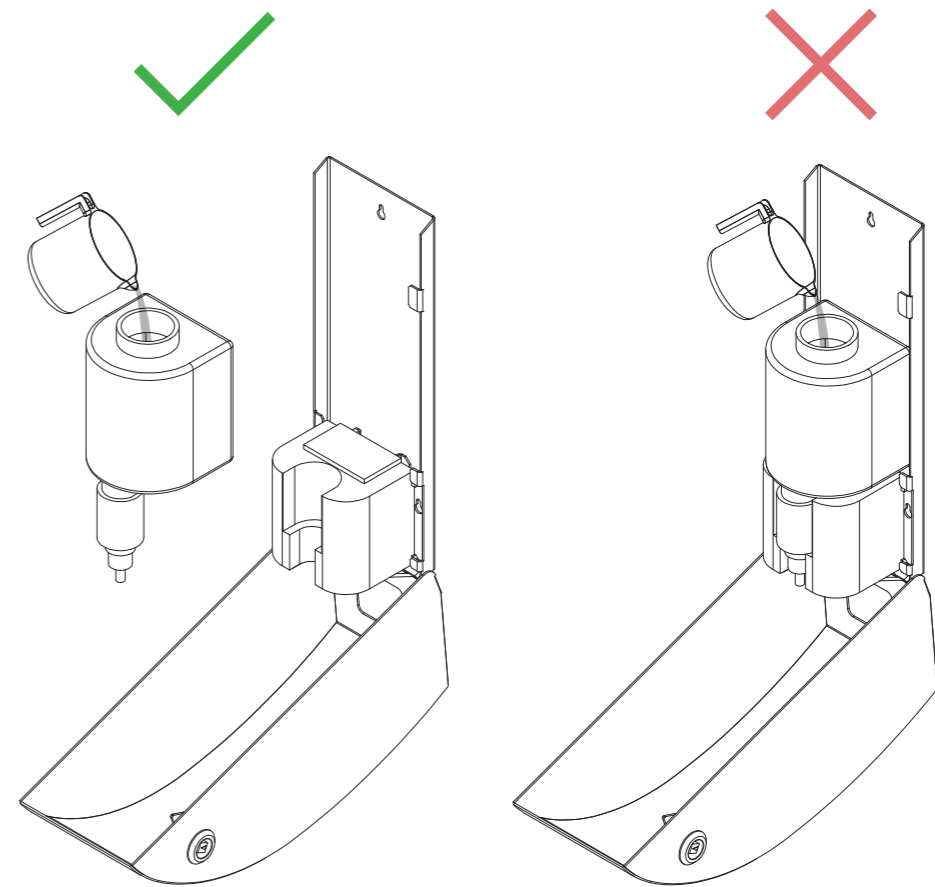

7.b Optional

8

9.

10.

11.

SPARE PARTS LIST

Soap dispenser DESIGN 295

Art. No.	Spare part
10837	Security key for housing
28202	Square key for housing
10870	Soap container
67137	Pump with nozzle
10887	Control box / sensor
10888	6 Vdc transformer f/connection to/230 V
10846	Base plate
10853	Housing