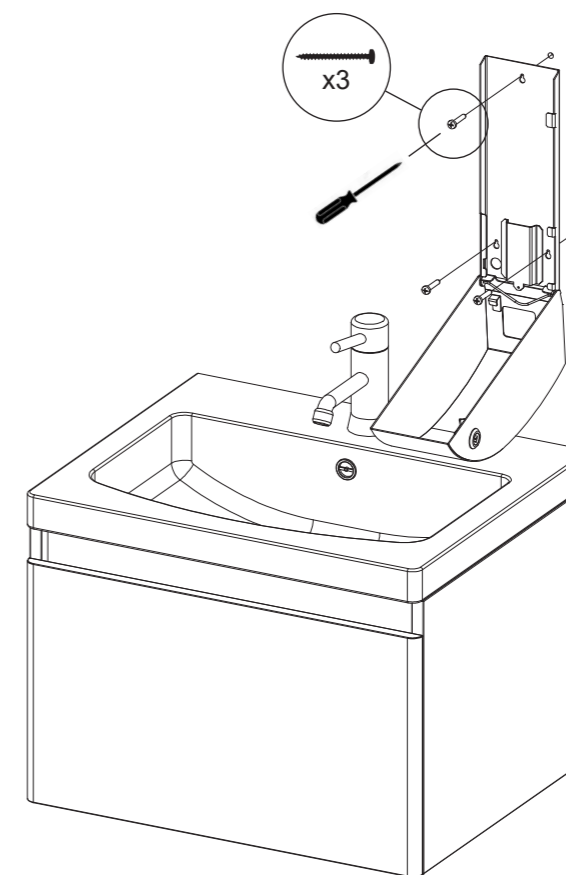

295 DAN DRYER sæbedispenser / Soap Dispenser / Seifenspender / Distributeur de Savon

1.

2.

3.

4.

5.

6.

7.a

7.b Optional

8

9.

10.

11.

SPARE PARTS LIST

Soap dispenser DESIGN 295

Art. No.	Spare part
10837	Security key for housing
28202	Square key for housing
10870	Soap container
67137	Pump with nozzle
10887	Control box / sensor
10888	6 Vdc transformer f/connection to/230 V
10846	Base plate
10853	Housing