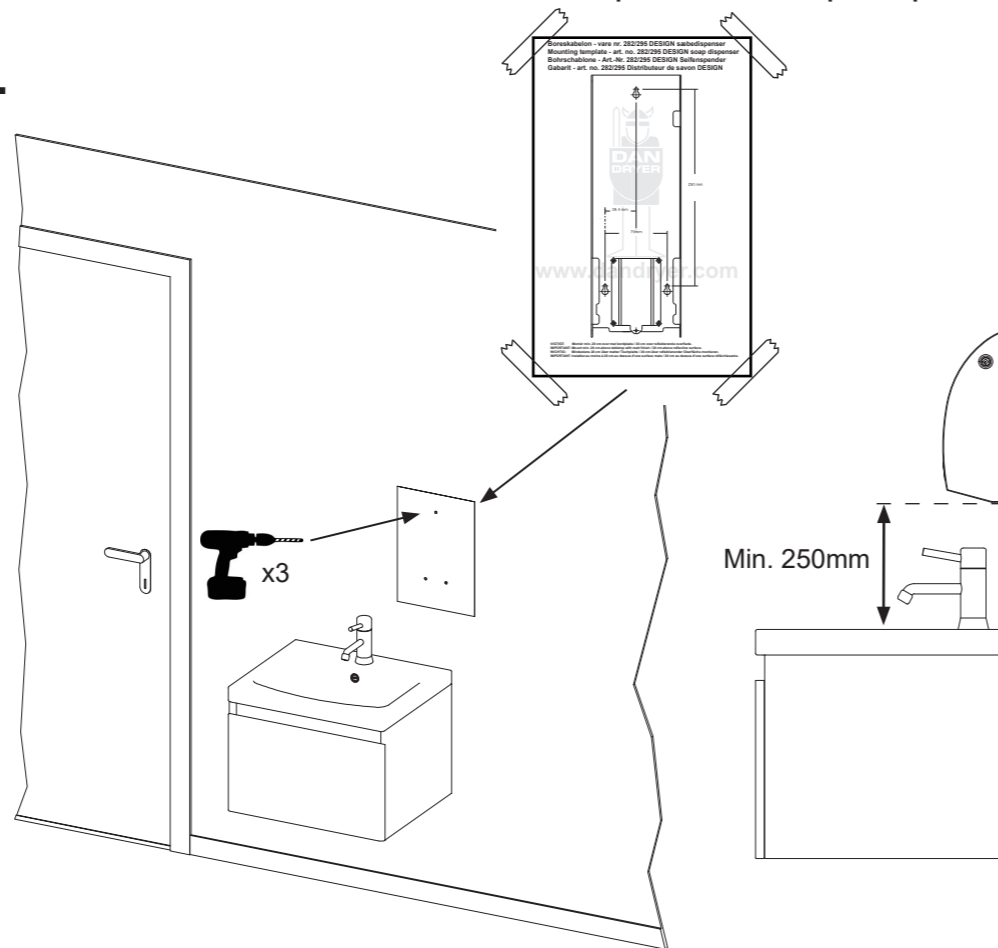

295 DAN DRYER sæbedispenser / Soap Dispenser / Seifenspender / Distributeur de Savon

1.

2.

3.

4.

5.

6.

7.a

7.b Optional

8

9.

10.

11.

SPARE PARTS LIST

Soap dispenser DESIGN 295

Art. No.	Spare part
10837	Security key for housing
28202	Square key for housing
10870	Soap container
67137	Pump with nozzle
10887	Control box / sensor
10888	6 Vdc transformer f/connection to/230 V
10846	Base plate
10853	Housing