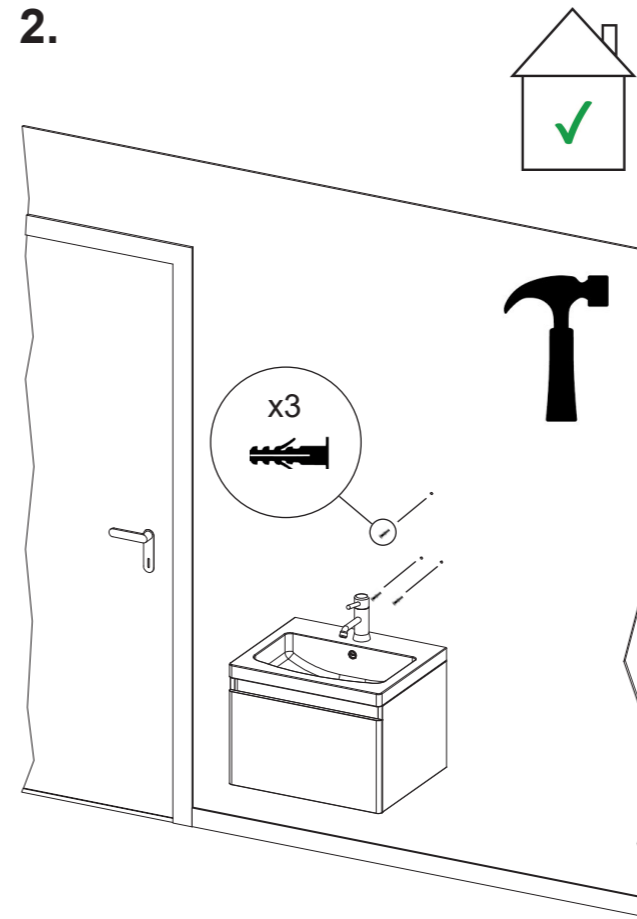

295 DAN DRYER sæbedispenser / Soap Dispenser / Seifenspender / Distributeur de Savon

1.

2.

3.

4.

5.

6.

7.a

7.b Optional

8

9.

10.

11.

SPARE PARTS LIST

Soap dispenser DESIGN 295

Art. No.	Spare part
10837	Security key for housing
28202	Square key for housing
10870	Soap container
67137	Pump with nozzle
10887	Control box / sensor
10888	6 Vdc transformer f/connection to/230 V
10846	Base plate
10853	Housing