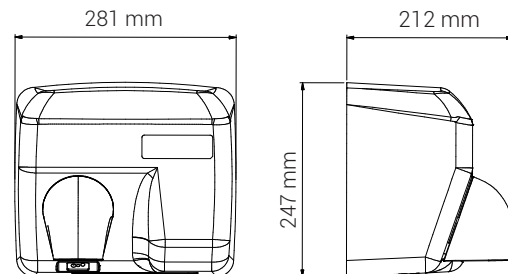

Technical data

Type	MAXI HAND DRYER Prod. No.: 272, 274 Touch-free warm-air hand dryer with IR sensor
Dimensions	H: 247 mm x B: 281 mm x D: 212 mm
Material	2 mm steel
Drying cycle	20-25 sec.
Connection	230 V, 50/60 Hz, Class I
Total wattage	2400 W
Heating element	2200 W
Motor	100 W
Noise level	70 dBA
Max. air volume	96 l/sec.
Max. air capacity	28 m/sec.
Max. air outlet temperature	65° C
Net weight	7,0 kg
IP rating	IP21
Tender text	Hand dryer with housing in 2 mm steel plate. Fixed, bright chrome air outlet nozzle in zinc. Infra-red sensor and electronic timer, drying cycle: 20-25 sec. IP21, 230 V, 50/60 Hz, 2400 W, Class I (earthed). 70 dBA. Net weight 7 kg. 247 mm x B: 281 mm x D: 212 mm